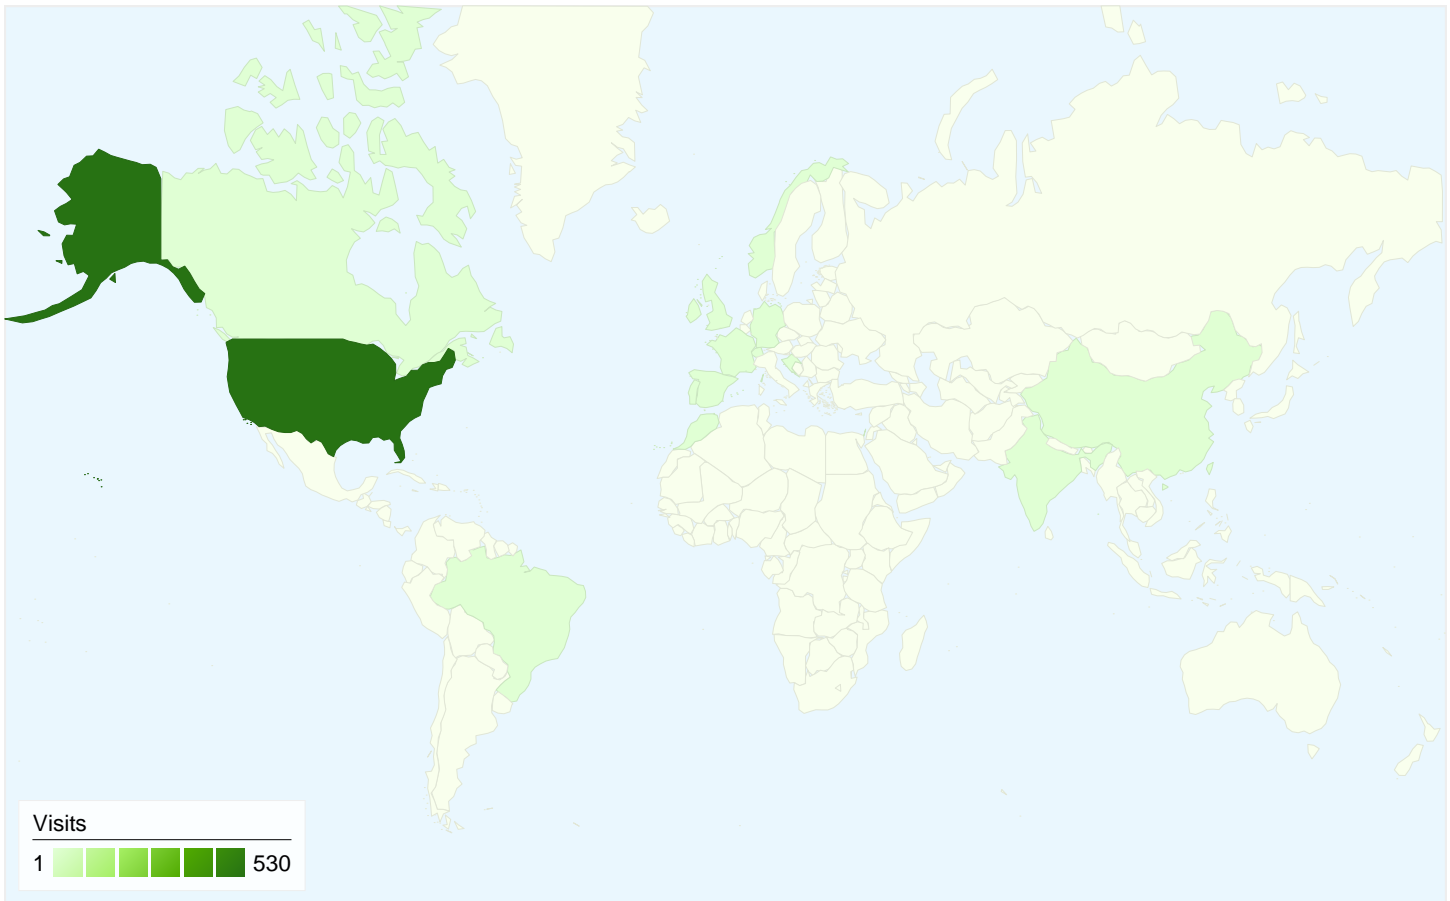

**Visitors**  
**465**

**Map Overlay world**

**Traffic Sources Overview**

- **Search Engines**  
305.00 (54.86%)
- **Direct Traffic**  
145.00 (26.08%)
- **Referring Sites**  
106.00 (19.06%)

**Content Overview**

**All traffic sources sent a total of 556 visits**

-  **26.08%** Direct Traffic
-  **19.06%** Referring Sites
-  **54.86%** Search Engines

## 556 visits came from 18 countries/territories