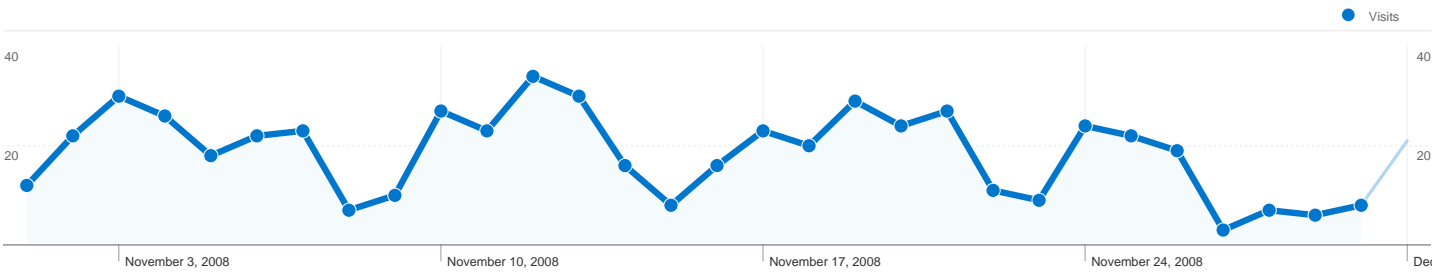

**Site Usage**

**556** Visits

**45.14%** Bounce Rate

**1,725** Pageviews

**00:02:35** Avg. Time on Site

**3.10** Pages/Visit

**73.92%** % New Visits

**Visitors Overview**

## 465 people visited this site

556 Visits

465 Absolute Unique Visitors

1,725 Pageviews

3.10 Average Pageviews

00:02:35 Time on Site

45.14% Bounce Rate

73.92% New Visits

**All traffic sources sent a total of 556 visits**

-  **26.08%** Direct Traffic
-  **19.06%** Referring Sites
-  **54.86%** Search Engines

## 556 visits came from 18 countries/territories