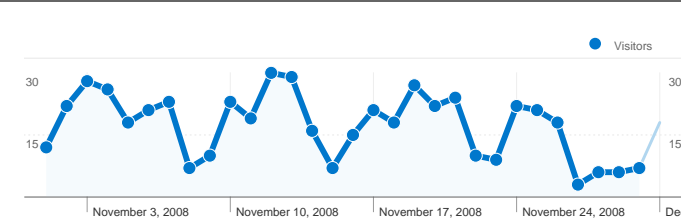

**Site Usage**

**556** Visits

**45.14%** Bounce Rate

**1,725** Pageviews

**00:02:35** Avg. Time on Site

**3.10** Pages/Visit

**73.92%** % New Visits

**Visitors Overview**

## 465 people visited this site

556 Visits

465 Absolute Unique Visitors

1,725 Pageviews

3.10 Average Pageviews

00:02:35 Time on Site

45.14% Bounce Rate

73.92% New Visits

### Site Usage

Visits	Pages/Visit	Avg. Time on Site	% New Visits	Bounce Rate	
<b>556</b> % of Site Total: 100.00%	<b>3.10</b> Site Avg: 3.10 (0.00%)	<b>00:02:35</b> Site Avg: 00:02:35 (0.00%)	<b>73.92%</b> Site Avg: 73.92% (0.00%)	<b>45.14%</b> Site Avg: 45.14% (0.00%)	
Country/Territory	Visits	Pages/Visit	Avg. Time on Site	% New Visits	Bounce Rate
United States	530	3.19	00:02:42	72.64%	43.77%
China	3	2.00	00:00:11	100.00%	66.67%
Ireland	3	1.00	00:00:00	100.00%	100.00%
India	2	1.00	00:00:00	100.00%	100.00%
Morocco	2	2.00	00:00:33	100.00%	50.00%
Portugal	2	1.00	00:00:00	100.00%	100.00%
Canada	2	1.50	00:01:35	100.00%	50.00%
France	2	1.50	00:00:05	100.00%	50.00%
(not set)	1	1.00	00:00:00	100.00%	100.00%
Israel	1	2.00	00:01:03	100.00%	0.00%

**Pages on this site were viewed a total of 1,725 times**

 **1,725 Pageviews**

 **1,157 Unique Views**

 **45.14% Bounce Rate**