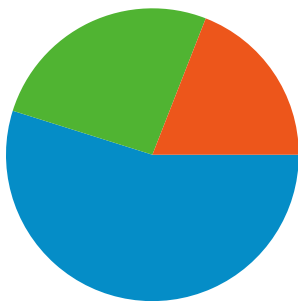

**Site Usage**

**556** Visits

**45.14%** Bounce Rate

**1,725** Pageviews

**00:02:35** Avg. Time on Site

**3.10** Pages/Visit

**73.92%** % New Visits

**Visitors Overview**

**Visitors**  
**465**

**Map Overlay world**

**Traffic Sources Overview**

- **Search Engines**  
305.00 (54.86%)
- **Direct Traffic**  
145.00 (26.08%)
- **Referring Sites**  
106.00 (19.06%)

**Content Overview**

## 556 visits came from 18 countries/territories

**Pages on this site were viewed a total of 1,725 times**

 **1,725 Pageviews**

 **1,157 Unique Views**

 **45.14% Bounce Rate**