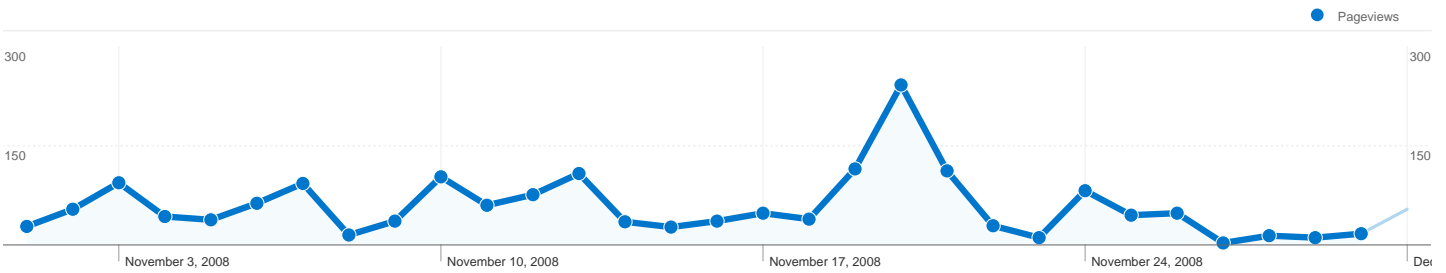

Pages on this site were viewed a total of 1,725 times

1,725 Pageviews

1,157 Unique Views

45.14% Bounce Rate

Top Content

Pages	Pageviews	% Pageviews
/	628	36.41%
/membership_directory.html	370	21.45%
/job_opportunities.html	87	5.04%
/index.html	85	4.93%
/officers_staff.html	74	4.29%