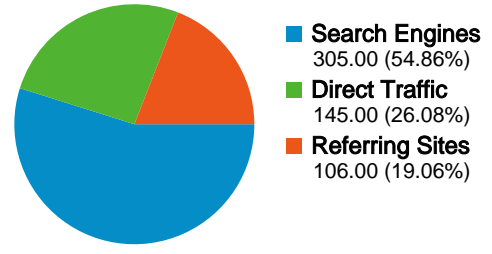

**Visitors**  
**465**

**Map Overlay world**

**Traffic Sources Overview**

- **Search Engines**  
305.00 (54.86%)
- **Direct Traffic**  
145.00 (26.08%)
- **Referring Sites**  
106.00 (19.06%)

**Content Overview**

## 465 people visited this site

556 Visits

465 Absolute Unique Visitors

1,725 Pageviews

3.10 Average Pageviews

00:02:35 Time on Site

45.14% Bounce Rate

73.92% New Visits

**All traffic sources sent a total of 556 visits**

-  **26.08%** Direct Traffic
-  **19.06%** Referring Sites
-  **54.86%** Search Engines