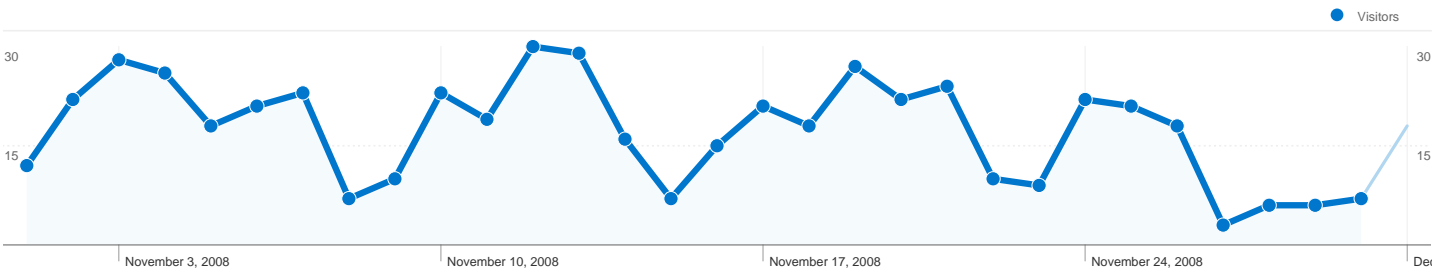

**Site Usage**

**556** Visits

**45.14%** Bounce Rate

**1,725** Pageviews

**00:02:35** Avg. Time on Site

**3.10** Pages/Visit

**73.92%** % New Visits

**Visitors Overview**

## 465 people visited this site

556 Visits

465 Absolute Unique Visitors

1,725 Pageviews

3.10 Average Pageviews

00:02:35 Time on Site

45.14% Bounce Rate

73.92% New Visits

**All traffic sources sent a total of 556 visits**

-  **26.08%** Direct Traffic
-  **19.06%** Referring Sites
-  **54.86%** Search Engines

## 556 visits came from 18 countries/territories