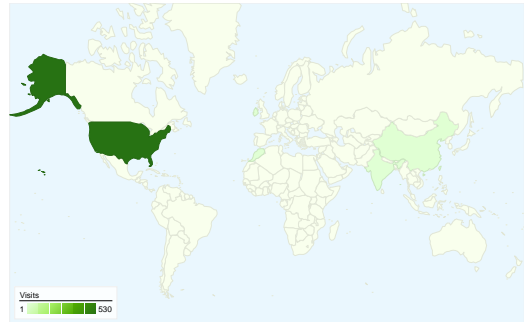

**Visitors**  
**465**

**Map Overlay world**

**Traffic Sources Overview**

- **Search Engines**  
305.00 (54.86%)
- **Direct Traffic**  
145.00 (26.08%)
- **Referring Sites**  
106.00 (19.06%)

**Content Overview**

**All traffic sources sent a total of 556 visits**

-  **26.08%** Direct Traffic
-  **19.06%** Referring Sites
-  **54.86%** Search Engines

## 556 visits came from 18 countries/territories

### Site Usage

Visits	Pages/Visit	Avg. Time on Site	% New Visits	Bounce Rate	
<b>556</b> % of Site Total: 100.00%	<b>3.10</b> Site Avg: 3.10 (0.00%)	<b>00:02:35</b> Site Avg: 00:02:35 (0.00%)	<b>73.92%</b> Site Avg: 73.92% (0.00%)	<b>45.14%</b> Site Avg: 45.14% (0.00%)	
Country/Territory	Visits	Pages/Visit	Avg. Time on Site	% New Visits	Bounce Rate
United States	530	3.19	00:02:42	72.64%	43.77%
China	3	2.00	00:00:11	100.00%	66.67%
Ireland	3	1.00	00:00:00	100.00%	100.00%
India	2	1.00	00:00:00	100.00%	100.00%
Morocco	2	2.00	00:00:33	100.00%	50.00%
Portugal	2	1.00	00:00:00	100.00%	100.00%
Canada	2	1.50	00:01:35	100.00%	50.00%
France	2	1.50	00:00:05	100.00%	50.00%
(not set)	1	1.00	00:00:00	100.00%	100.00%
Israel	1	2.00	00:01:03	100.00%	0.00%